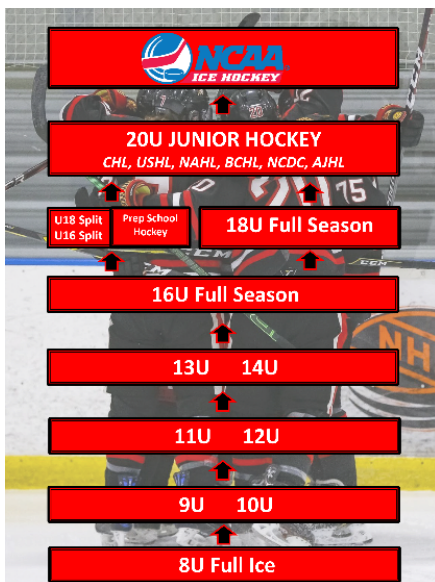

13U (2012)

2025-2026 PROGRAM INFORMATION

The 13U team will continue the Elite Skill Development & Player Placement the Connecticut Chiefs are known for in the hockey community. The Connecticut Chiefs have advanced over 600 players to Prep School, Junior, & College Hockey.

- 2012 Birth Year
- Professional Coaching Staff with College/Pro Experience
Head Coach Mike Siefker
- 50 Plus Games Schedule
Tier 1 Hockey Federation & Beast Series
- 4 Tournaments/Showcases
- Full Ice Practice 2x per Week
- On-Ice Skill Session 2x per month led by former NHLer Ike Corriveau
(Start time after 6:00 PM)
- Off-Ice Training with Future Fitness 1x per week
- Chalk Talk/ Video Session 1x per week
- CT Crease Goalie Training: Weekly
- Clearly Defined Development Path
- Off Ice Program June 15- August 15
- Elite Skills Spring Program & Triple Threat Camp