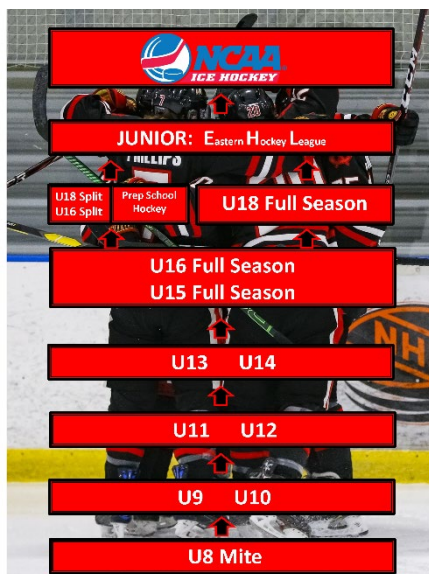

U16 BEAST PREP (2007,2008)

2023-2024 PROGRAM INFORMATION

The CT Chiefs Split Season Program will deliver an exceedingly competitive schedule in the Beast Series, ensuring exposure at both the NCAA DI and Junior Tier I/II. The Connecticut Chiefs extensive contacts throughout NCAA and Junior will prove invaluable to each player focused on advancing to NCAA.

The Beast Series has seen over 500 players make their NCAA Commitments, with over 95% of these players advancing to Division I colleges and universities since its formation in 2017.

U16 Program Information

- 2007 & 2008 Birth Year
- Professional Coaching Staff with College/Pro Experience
- 22 Plus Games Schedule:
- Prep School Friendly Schedule
- Jersey & Socks Included
- Clearly Defined Development Path

Chiefs Scheduling Model

“Maximize Development”

20%-60%-20%

20% of the Games are extremely challenging to really push the team.

60% of the Games are designed to be very competitive one goal games.

20% of the Games are designed to be confidence building opportunities.