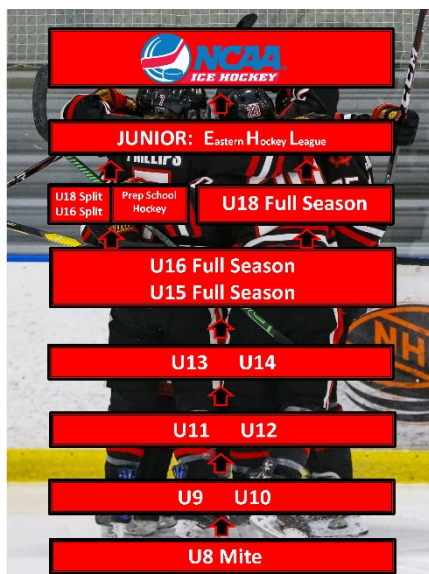

U15 BEAST PREP (2008)

2023-2024 PROGRAM INFORMATION

The CT Chiefs Split Season Program will deliver an exceedingly competitive schedule in the Beast Series, ensuring exposure at both the NCAA DI and Junior Tier I/II. The Connecticut Chiefs extensive contacts throughout NCAA and Junior will prove invaluable to each player focused on advancing to NCAA.

The Beast Series has seen over 500 players make their NCAA Commitments, with over 95% of these players advancing to Division I colleges and universities since its formation in 2017.

U15 Program Information

- 2008 Birth Year
- Professional Coaching Staff with College/Pro Experience
- 22 Plus Games Schedule:
- Prep School Friendly Schedule
- Jersey & Socks Included
- Clearly Defined Development Path

Chiefs Scheduling Model

“Maximize Development”

20%-60%-20%

20% of the Games are extremely challenging to really push the team.

60% of the Games are designed to be very competitive one goal games.

20% of the Games are designed to be confidence building opportunities.